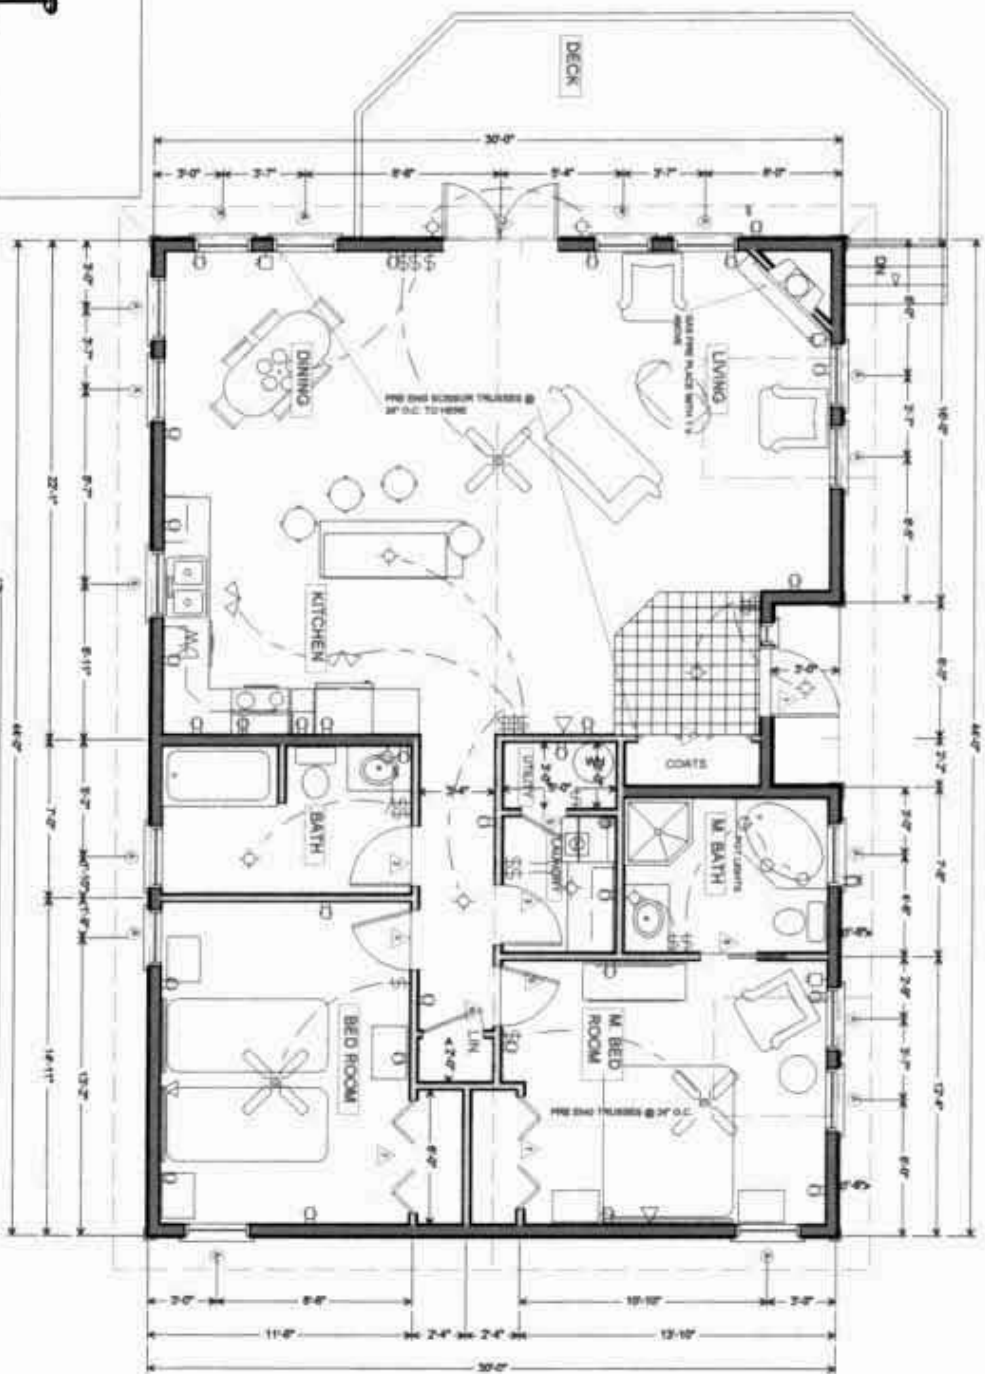

Schedule A front Entry.

CONDO UNITS FOR INCOUSH BY THE SEA (AMCALAY RESORTS LTD.)		INDEX
MAIN FLOOR PLAN WITH ELECTRICAL		
PLAN NO.	REV.	
SCALE	DATE	DRAWN BY
1/8"=1'-0"	SEP. 88	DAVE REIDMAN

A. ALTERNATE DESIGN FOR CONDO UNITS